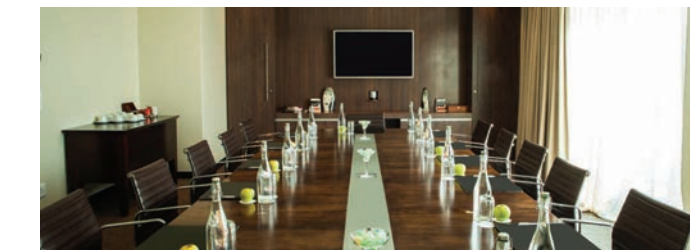

Note: Floor plans can be downloaded from the website - go to [tsogosun.com/ssrosebank](https://www.tsogosun.com/ssrosebank)

Key features

Within walking distance of the Rosebank Gautrain Station and Rosebank Mall precinct

The hotel offers 318 stylish bedrooms

Nine world class conference facilities that can host up to 300 delegates

Grill Jichana is a premium steakhouse that boasts flame-grilled superior cuts of meat, infused and flavoured with tastes of African East Coast spices

The Circle Bar & Lounge, offers guests the opportunity to unwind and sample a variety of cocktails and craft beers

Tailor-made menus are on offer to accommodate all dietary requirements.

Address: Cnr Tyrwhitt & Sturdee Avenues, Rosebank, Johannesburg
GPS Coordinates: 26°08'43.1" S 28°02'20.1" E

Telephone: +27 11 448 3600
Email us: ssrosebank.reservations@tsogosun.com

[tsogosun.com](https://www.tsogosun.com)

[@tsogosun](https://www.instagram.com/tsogosun) [/tsogosun](https://www.facebook.com/tsogosun) [@tsogosun](https://www.twitter.com/tsogosun)
#SSRosebank