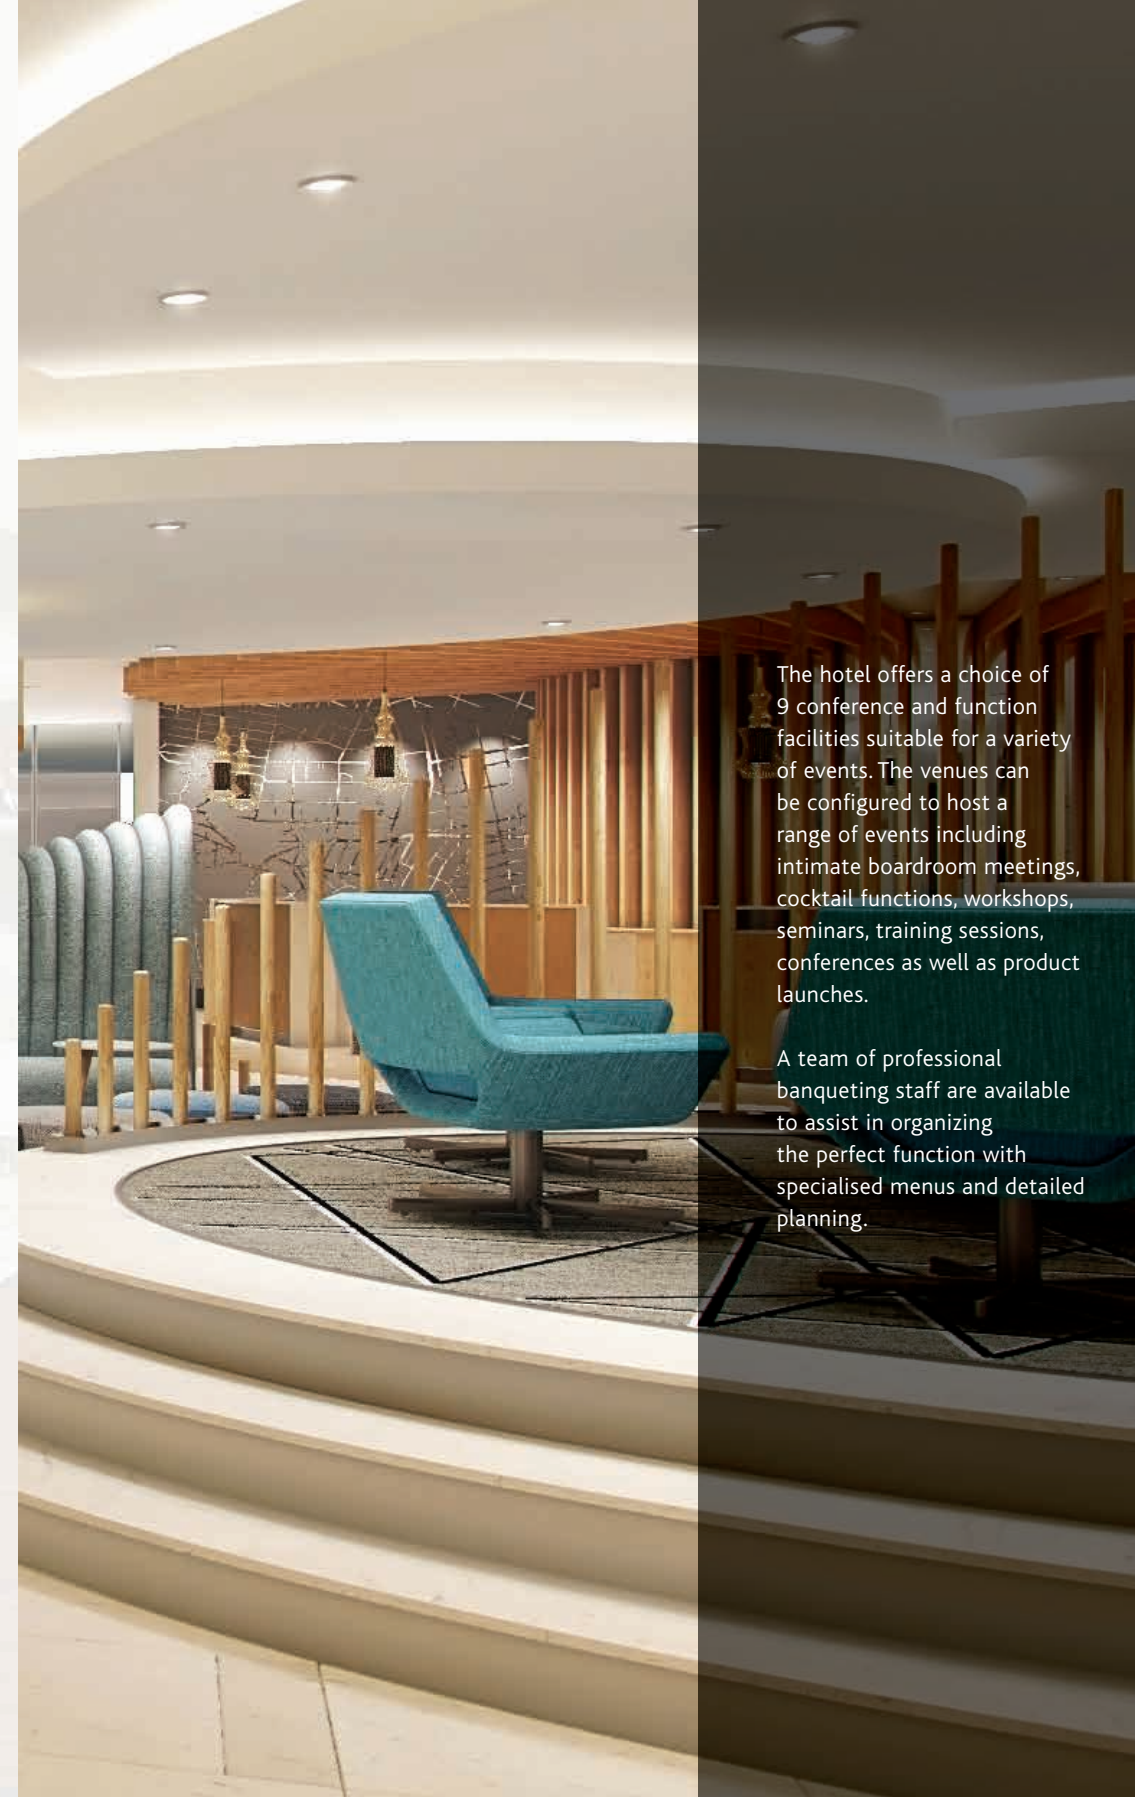

The hotel offers a choice of 9 conference and function facilities suitable for a variety of events. The venues can be configured to host a range of events including intimate boardroom meetings, cocktail functions, workshops, seminars, training sessions, conferences as well as product launches.

A team of professional banqueting staff are available to assist in organizing the perfect function with specialised menus and detailed planning.

Venues and capacities

ROOMS	NAKFA	CEDI	DINAR	KWACHA	PULA	DALASI	DALASI & PULA	EXECUTIVE BOARDROOM	METICAS	ZAR
m²	37m²	59m²	71m²	84m²	110m²	168m²	304m²	49m²	56m²	28m²
DIMENSIONS										
CINEMA	21	40	70	48	120	180	300	-	30	-
SCHOOL ROOM	12	33	42	30	72	96	168	-	24	-
BANQUET	-	32	40	32	80	110	190	-	24	-
COCKTAIL	-	30	40	40	100	150	250	-	30	-
BOARDROOM	12	18	30	-	-	-	-	16	21	12