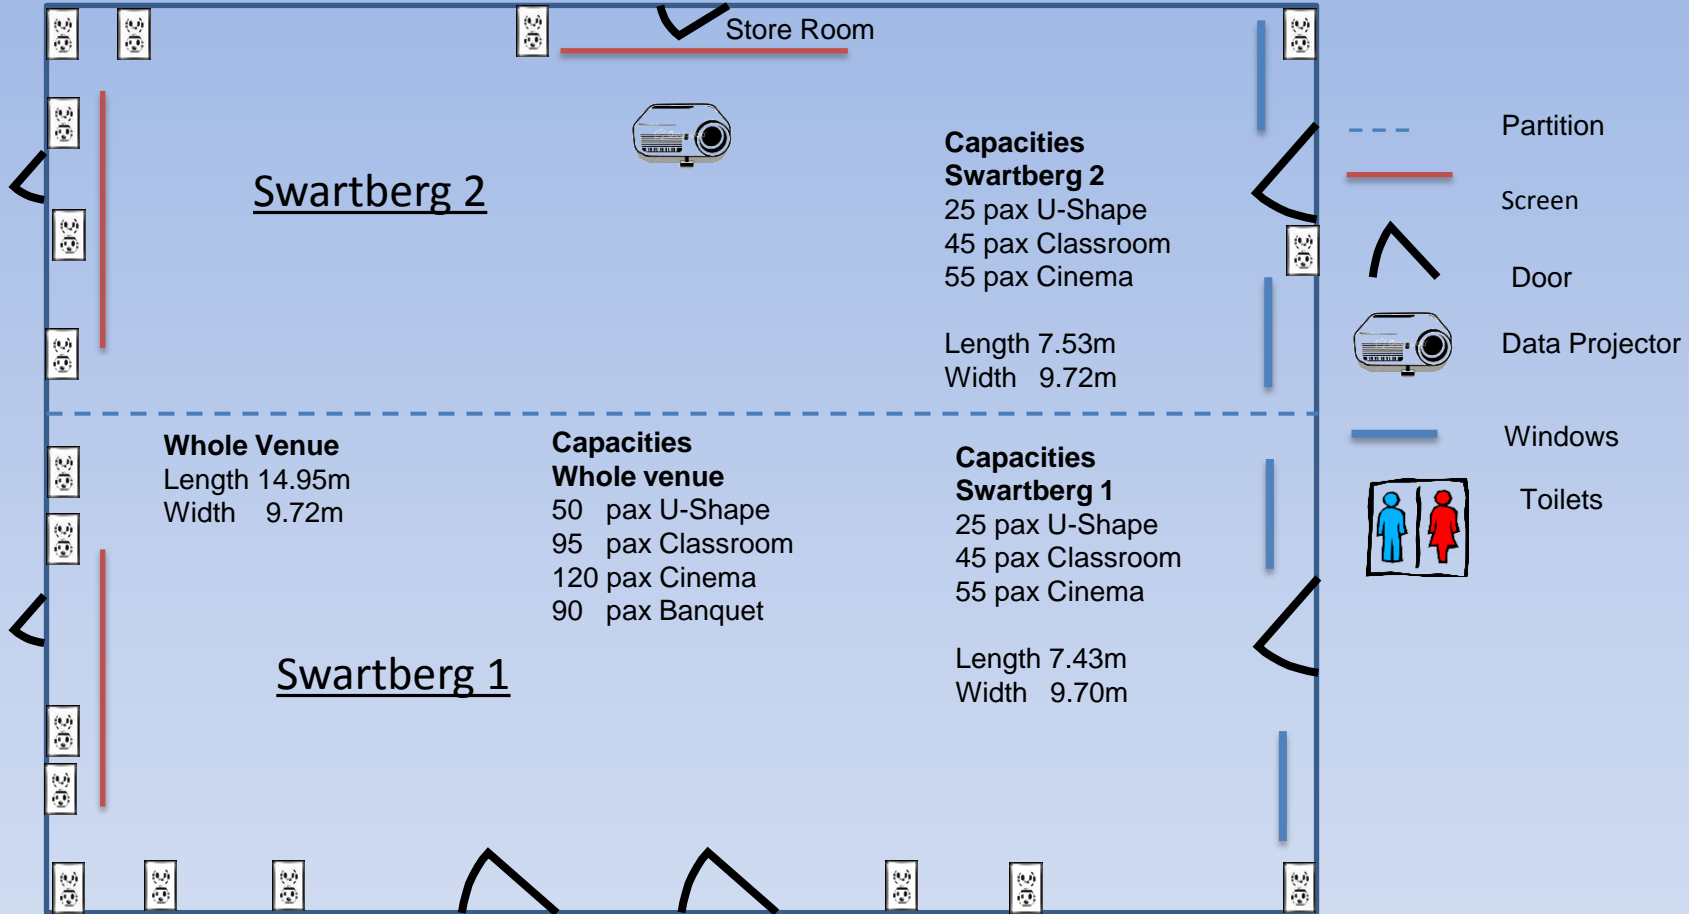

Length 18.30m
Width 7.09m

-  Screen
-  Door
-  Windows
-  Data Projector
-  Wall Plug
-  Toilets

Veranda

Veranda

Length 6.62m
Width 2.99m
Height 2.69

Length 6.62m
Width 2.99m
Height 2.69

Length 6.62m
Width 3.04m
Height 2.69

Length 8.23m
Width 5.05m

Spa

THE CALEDON

HOTEL AND SPA

Swartberg

Blue Crane

Foyer

Hotel Main Entrance

Hotel Reception

Overberg Boardroom

Stairs to Casino

Lift to Casino

Play Station Room

Wonderland

Crèche

- Screen
- Door
- Stairs
- Toilets
- Plug

Hotel

THE CALEDON

HOTEL AND SPA

The Caledon Boardroom

Windows:
Width 140cm x2
Length 150cm x2

Casino Entrance

Windows

Door