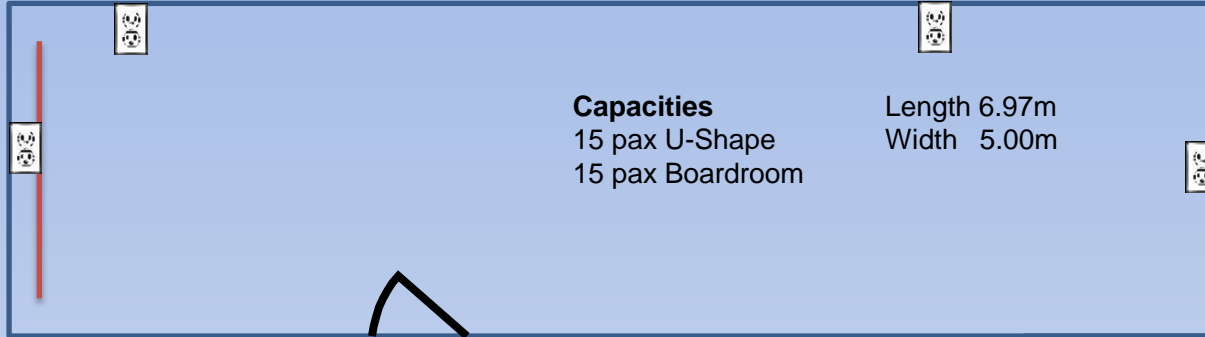

Length 18.30m
Width 7.09m

-  Screen
-  Door
-  Windows
-  Data Projector
-  Wall Plug
-  Toilets

Veranda

Veranda

Length 6.62m
Width 2.99m
Height 2.69

Length 6.62m
Width 2.99m
Height 2.69

Length 6.62m
Width 3.04m
Height 2.69

Length 8.23m
Width 5.05m

Spa

THE CALEDON

HOTEL AND SPA

Swartberg

Blue Crane

Foyer

Hotel Main Entrance

Hotel Reception

Overberg Boardroom

Stairs to Casino

Lift to Casino

Play Station Room

Wonderland

Crèche

- Screen
- Door
- Stairs
- Toilets
- Plug

Hotel

THE CALEDON

HOTEL AND SPA

The Caledon Boardroom

Windows:
Width 140cm x2
Length 150cm x2

Casino Entrance

Windows

Door