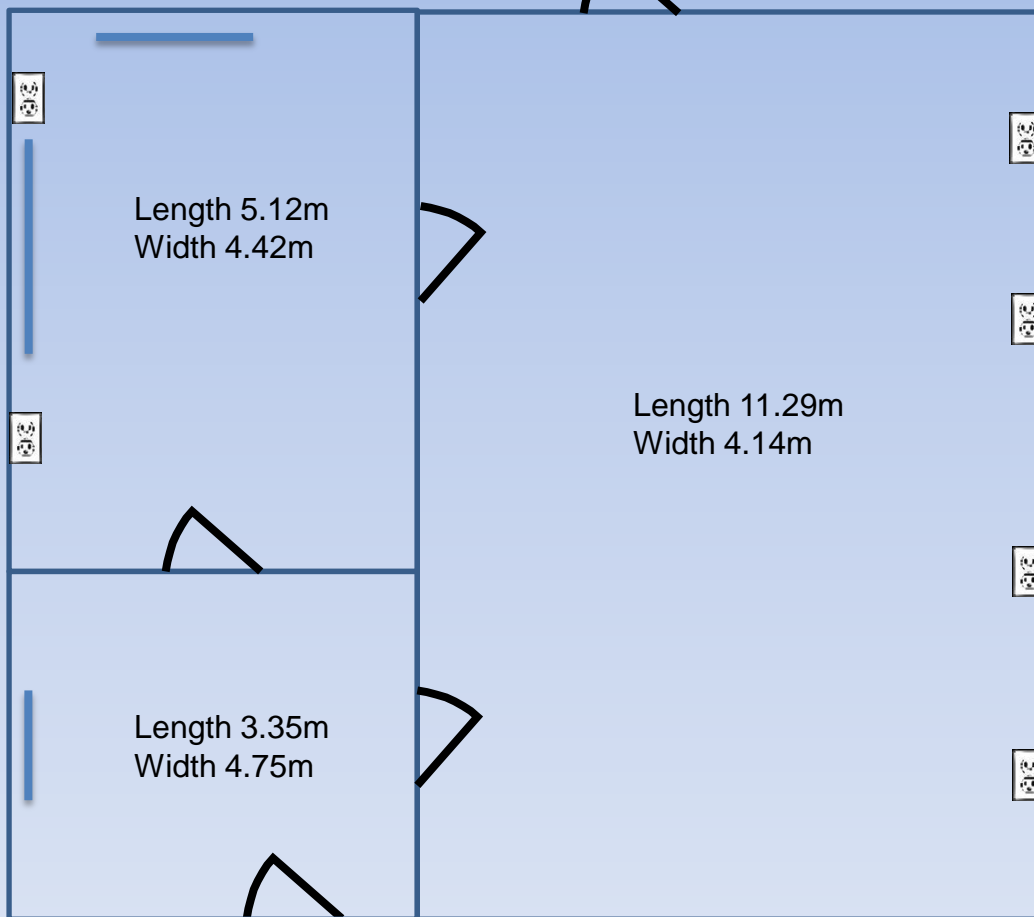

Length 18.30m
Width 7.09m

-  Screen
-  Door
-  Windows
-  Data Projector
-  Wall Plug
-  Toilets

Veranda

Veranda

Length 6.62m
Width 2.99m
Height 2.69

Length 6.62m
Width 2.99m
Height 2.69

Length 6.62m
Width 3.04m
Height 2.69

Length 8.23m
Width 5.05m

Spa

THE CALEDON

HOTEL AND SPA

Swartberg

Blue Crane

Foyer

Hotel Main Entrance

Hotel

THE CALEDON

HOTEL AND SPA

The Caledon Boardroom

Windows:
Width 140cm x2
Length 150cm x2

Casino Entrance

Windows

Door

Stairs

Braai Area Blue Crane