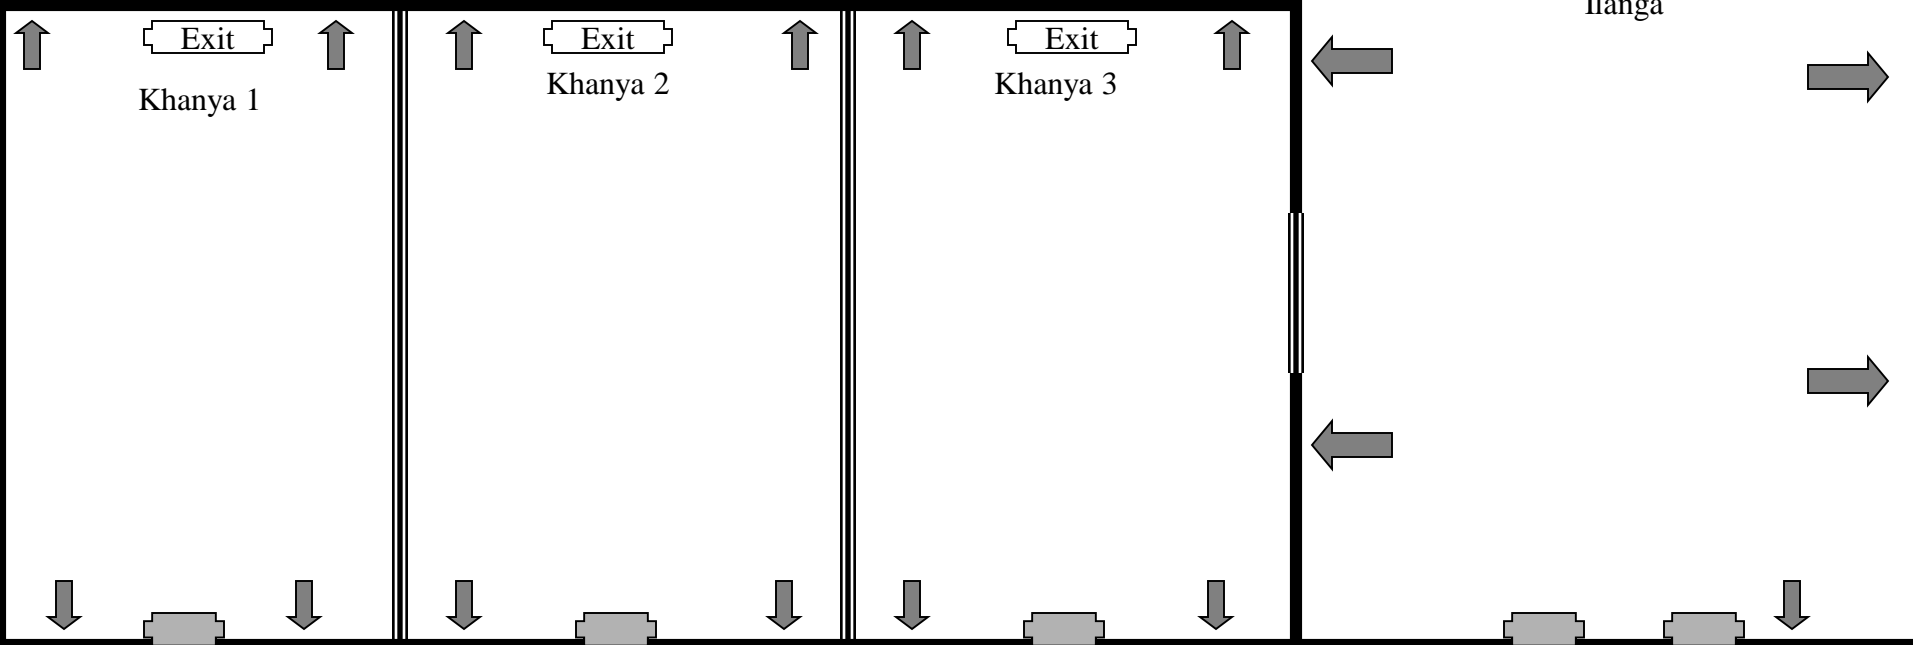

# CONFERENCE & MEETING FACILITIES

ROOM NAME	COCKTAIL	CINEMA	SCHOOLROOM	BOARDROOM	BANQUET	DIMENSIONS	HEIGHT	DOOR HEIGHT
Ilanga	330	400	200	60	250	15 X 23	3	2 X 1.6
Khanya SUIT	380	300	240	-----	270	18 X 26	2.9	2 X 1.6
Khanya 1	80	80	70	20	60	18 X 8.6	2.9	2 X 1.6
Khanya 2	80	80	70	20	60	18 X 8.6	2.9	2 X 1.6
Khanya 3	80	80	70	20	60	18 X 8.6	2.9	2 X 1.6
Imbizo	-----	-----	-----	12	-----	8 X 3.7	1.6	2 X 1.6

 Entrances     
  Powerpoints

Conference Foyer

Office

Imbizo

Toilets

Toilets