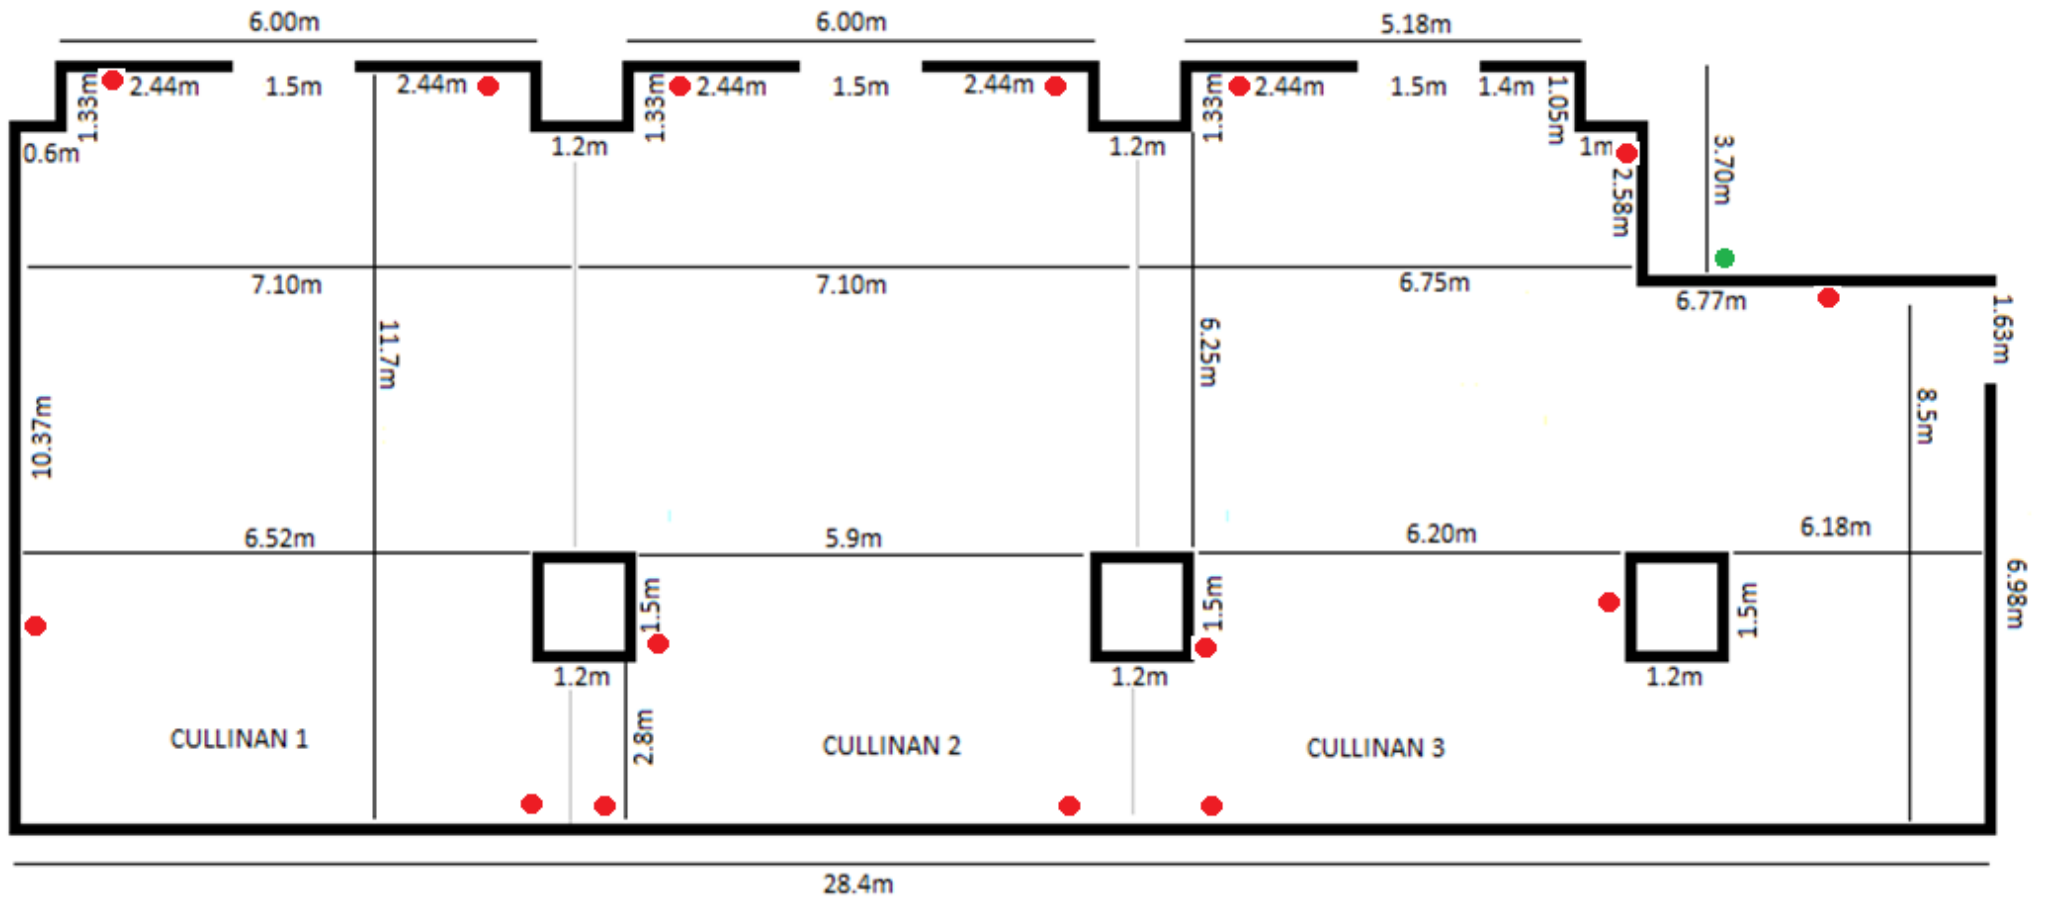

# Conferencing Floor Plan

**Holiday Inn**

Holiday Inn Sandton, Rivonia Road

● 220v Plug points

● 380v Plug point