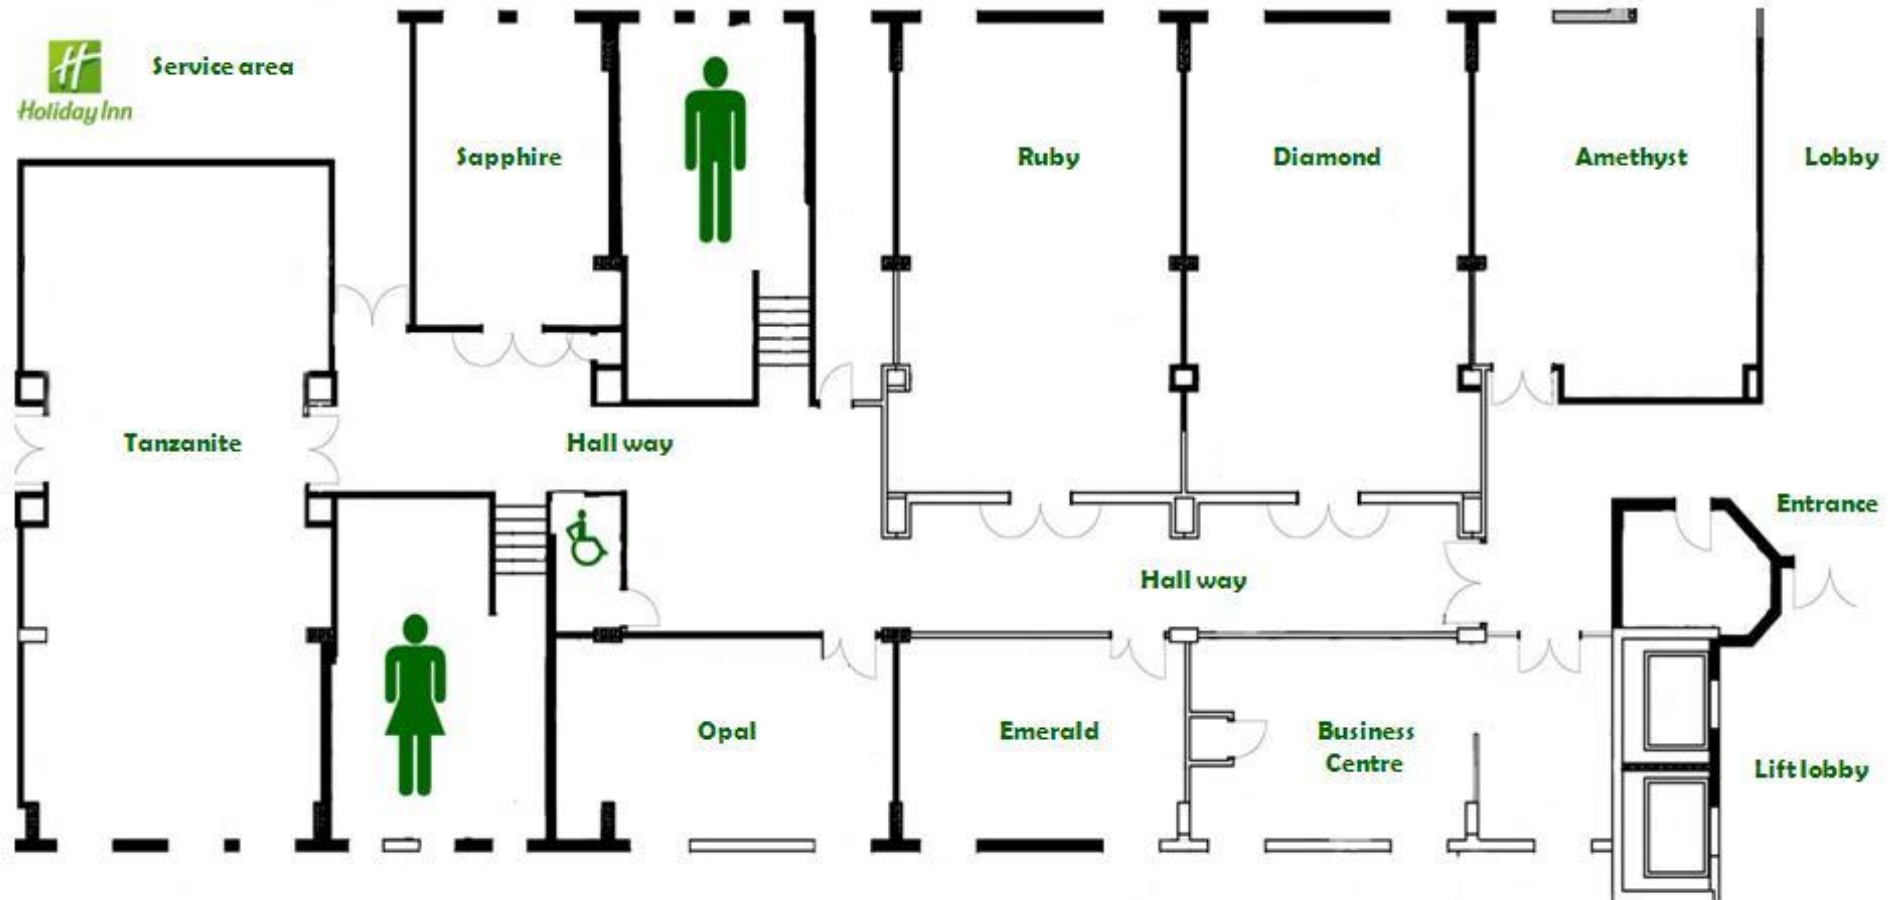

# Conferencing Floor Plan

**Holiday Inn**

Holiday Inn Sandton, Rivonia Road

● 220v Plug points

● 380v Plug point