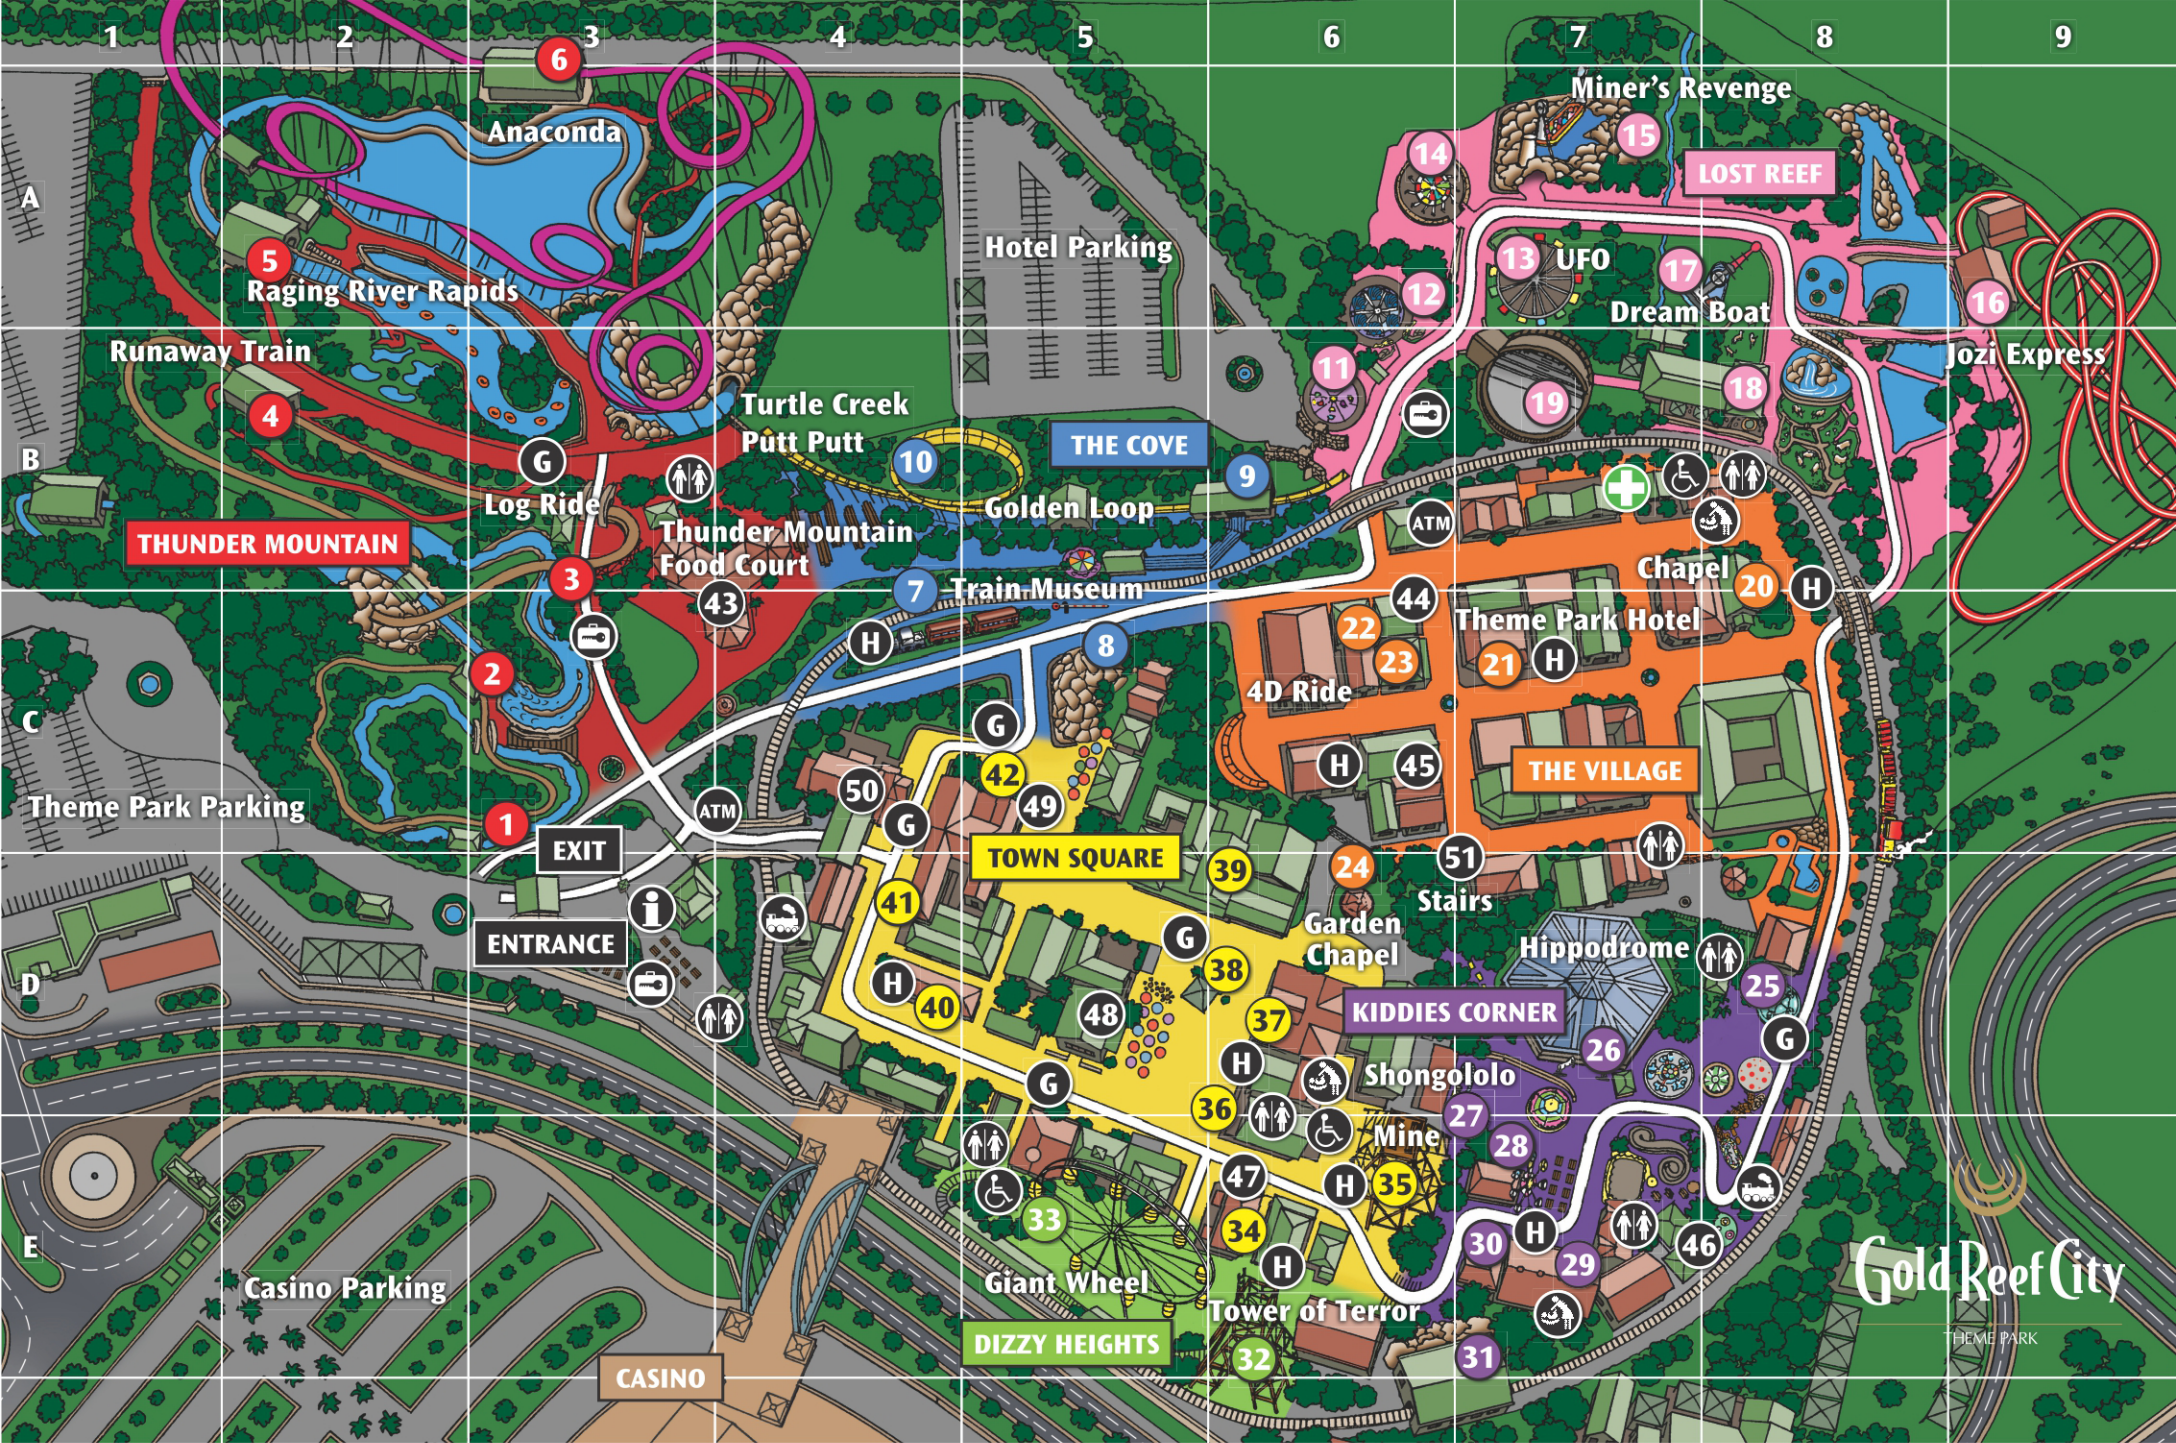

- THE COVE**
- 7 - C4 TRAIN MUSEUM
 - 8 - C5 SETTLERS COVE
 - 9 - B6 GOLDEN LOOP ☐
 - 10 - B4 TURTLE CREEK PUTT PUTT

- LOST REEF**
- 11 - B6 TORNADO
 - 12 - A6 MERMAID
 - 13 - A7 UFO ☐
 - 14 - A6 WAVE SWING
 - 15 - A7 MINER'S REVENGE ☐
 - 16 - A9 JOZI EXPRESS ☐
 - 17 - A7 DREAM BOAT ☐
 - 18 - B8 FARMYARD
 - 19 - B7 GOLDEN AMPHITHEATRE

- THE VILLAGE**
- 20 - B8 WEDDING CHAPEL
 - 21 - C7 THEME PARK HOTEL
 - 22 - C6 GIFTS & SOUVENIR SHOP
 - 23 - C6 4D RIDE ☺
 - 24 - D6 GARDEN CHAPEL

- KIDDIES CORNER**
- 25 - D8 PIRATES COVE ☺
 - 26 - D7 HIPPODROME ☺
 - 27 - D7 SHONGOLOLO ☺
 - 28 - E7 KIDDIES FUN FAIR ☺
 - 29 - E7 INDOOR PLAY AREA ☺
 - 30 - E7 GOLD PANNING ☺
 - 31 - E7 SCIENCE EXPLORATORY ☺

- DIZZY HEIGHTS**
- 32 - E6 TOWER OF TERROR ☐
 - 33 - E5 GIANT WHEEL

- TOWN SQUARE**
- 34 - E6 GOLD POUR
 - 35 - E6 MINE
 - 36 - D6 MINE/UNDERGROUND TICKET OFFICE
 - 37 - D6 CRUSH MUSEUM
 - 38 - D6 TOWN SQUARE STAGE
 - 39 - D6 OPPENHEIMER CENTRE
 - 40 - D4 MINING HOUSES
 - 41 - D4 HERITAGE TOUR
 - 42 - C5 BIRTHDAY CLUB AREA

- RESTAURANTS**
- 43 - C4 THUNDER MOUNTAIN FOOD COURT - KING PIE, CHIP 'N' DIP, ANAT & MILKY LANE
 - 44 - C6 OLDEES DINER
 - 45 - C6 BARNEY'S RESTAURANT & BAR
 - 46 - E7 OLA MILKY LANE
 - 47 - E6 BARCELOS
 - 48 - D5 MUGG & BEAN
 - 49 - C5 DIG INN
 - 50 - C4 WIMPY
 - 51 - D6 ACCESS TOWN SQUARE/VILLAGE